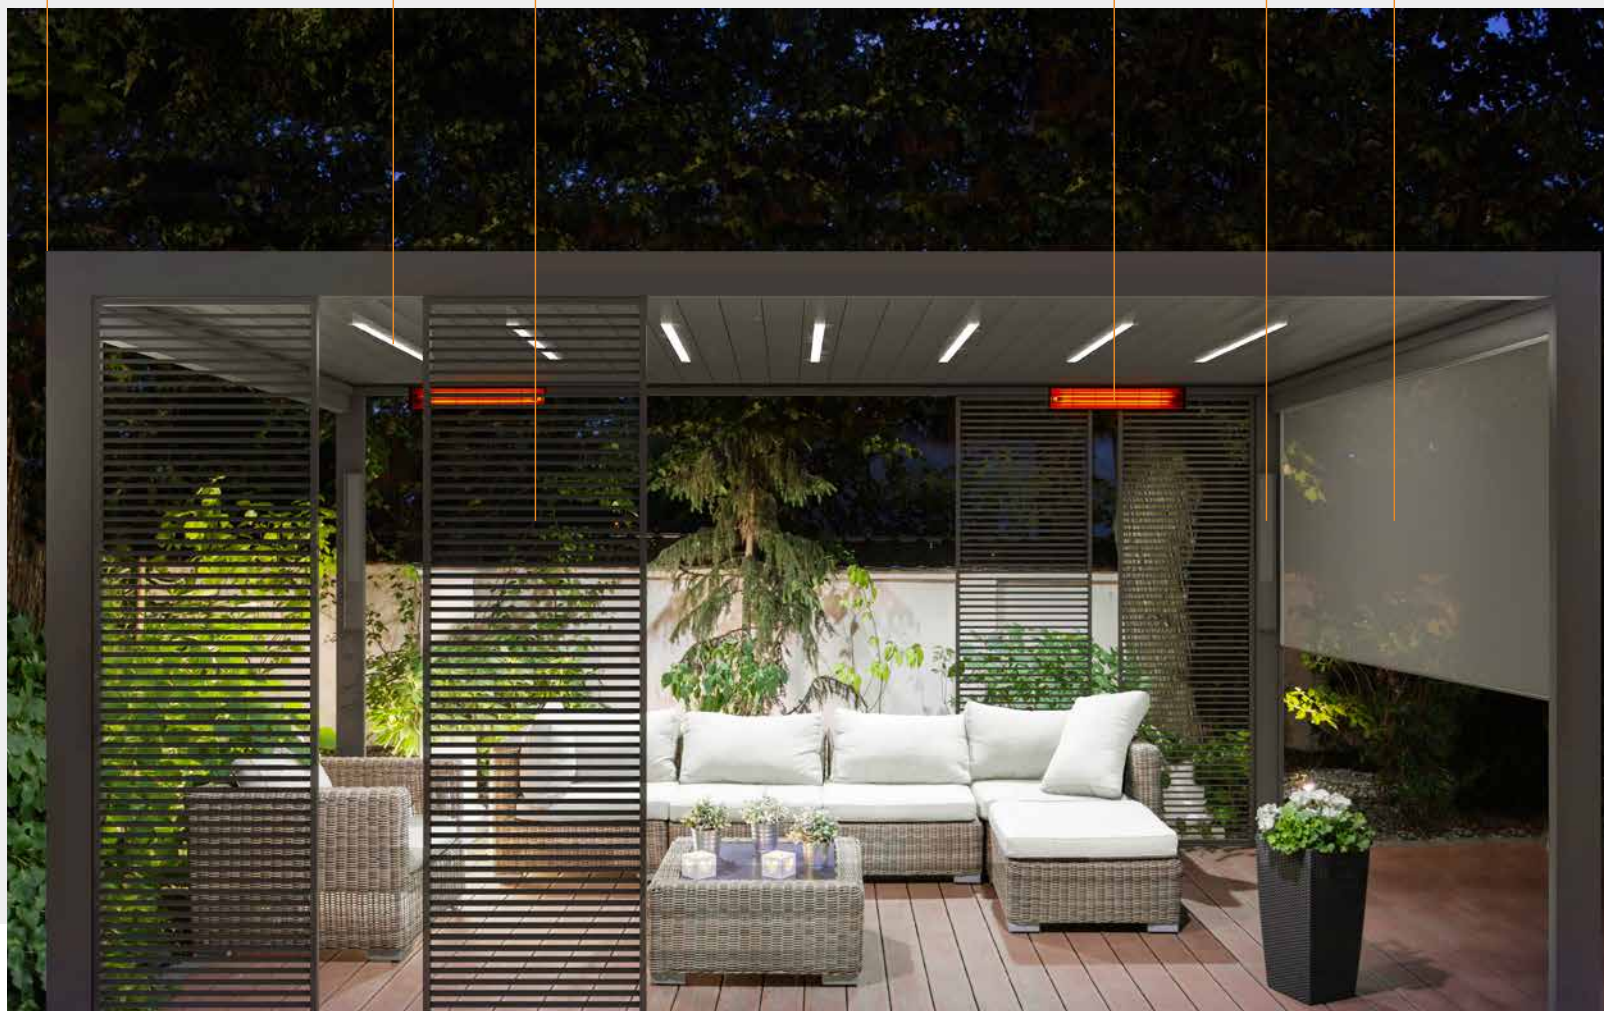

KORAK 3 / IZBIRA DODATNE OPREME

Igrate se lahko z različno dodatno opremo. Želite luči za romantične večere? Glasbo za rojstne dneve otrok? Grelnike za hladne dni? Večje izbire ne boste dobili nikjer.

Senzor

LED luči

Drsni paneli / Stekljeni paneli

Grelniki

Zvočniki

ZIP roloji