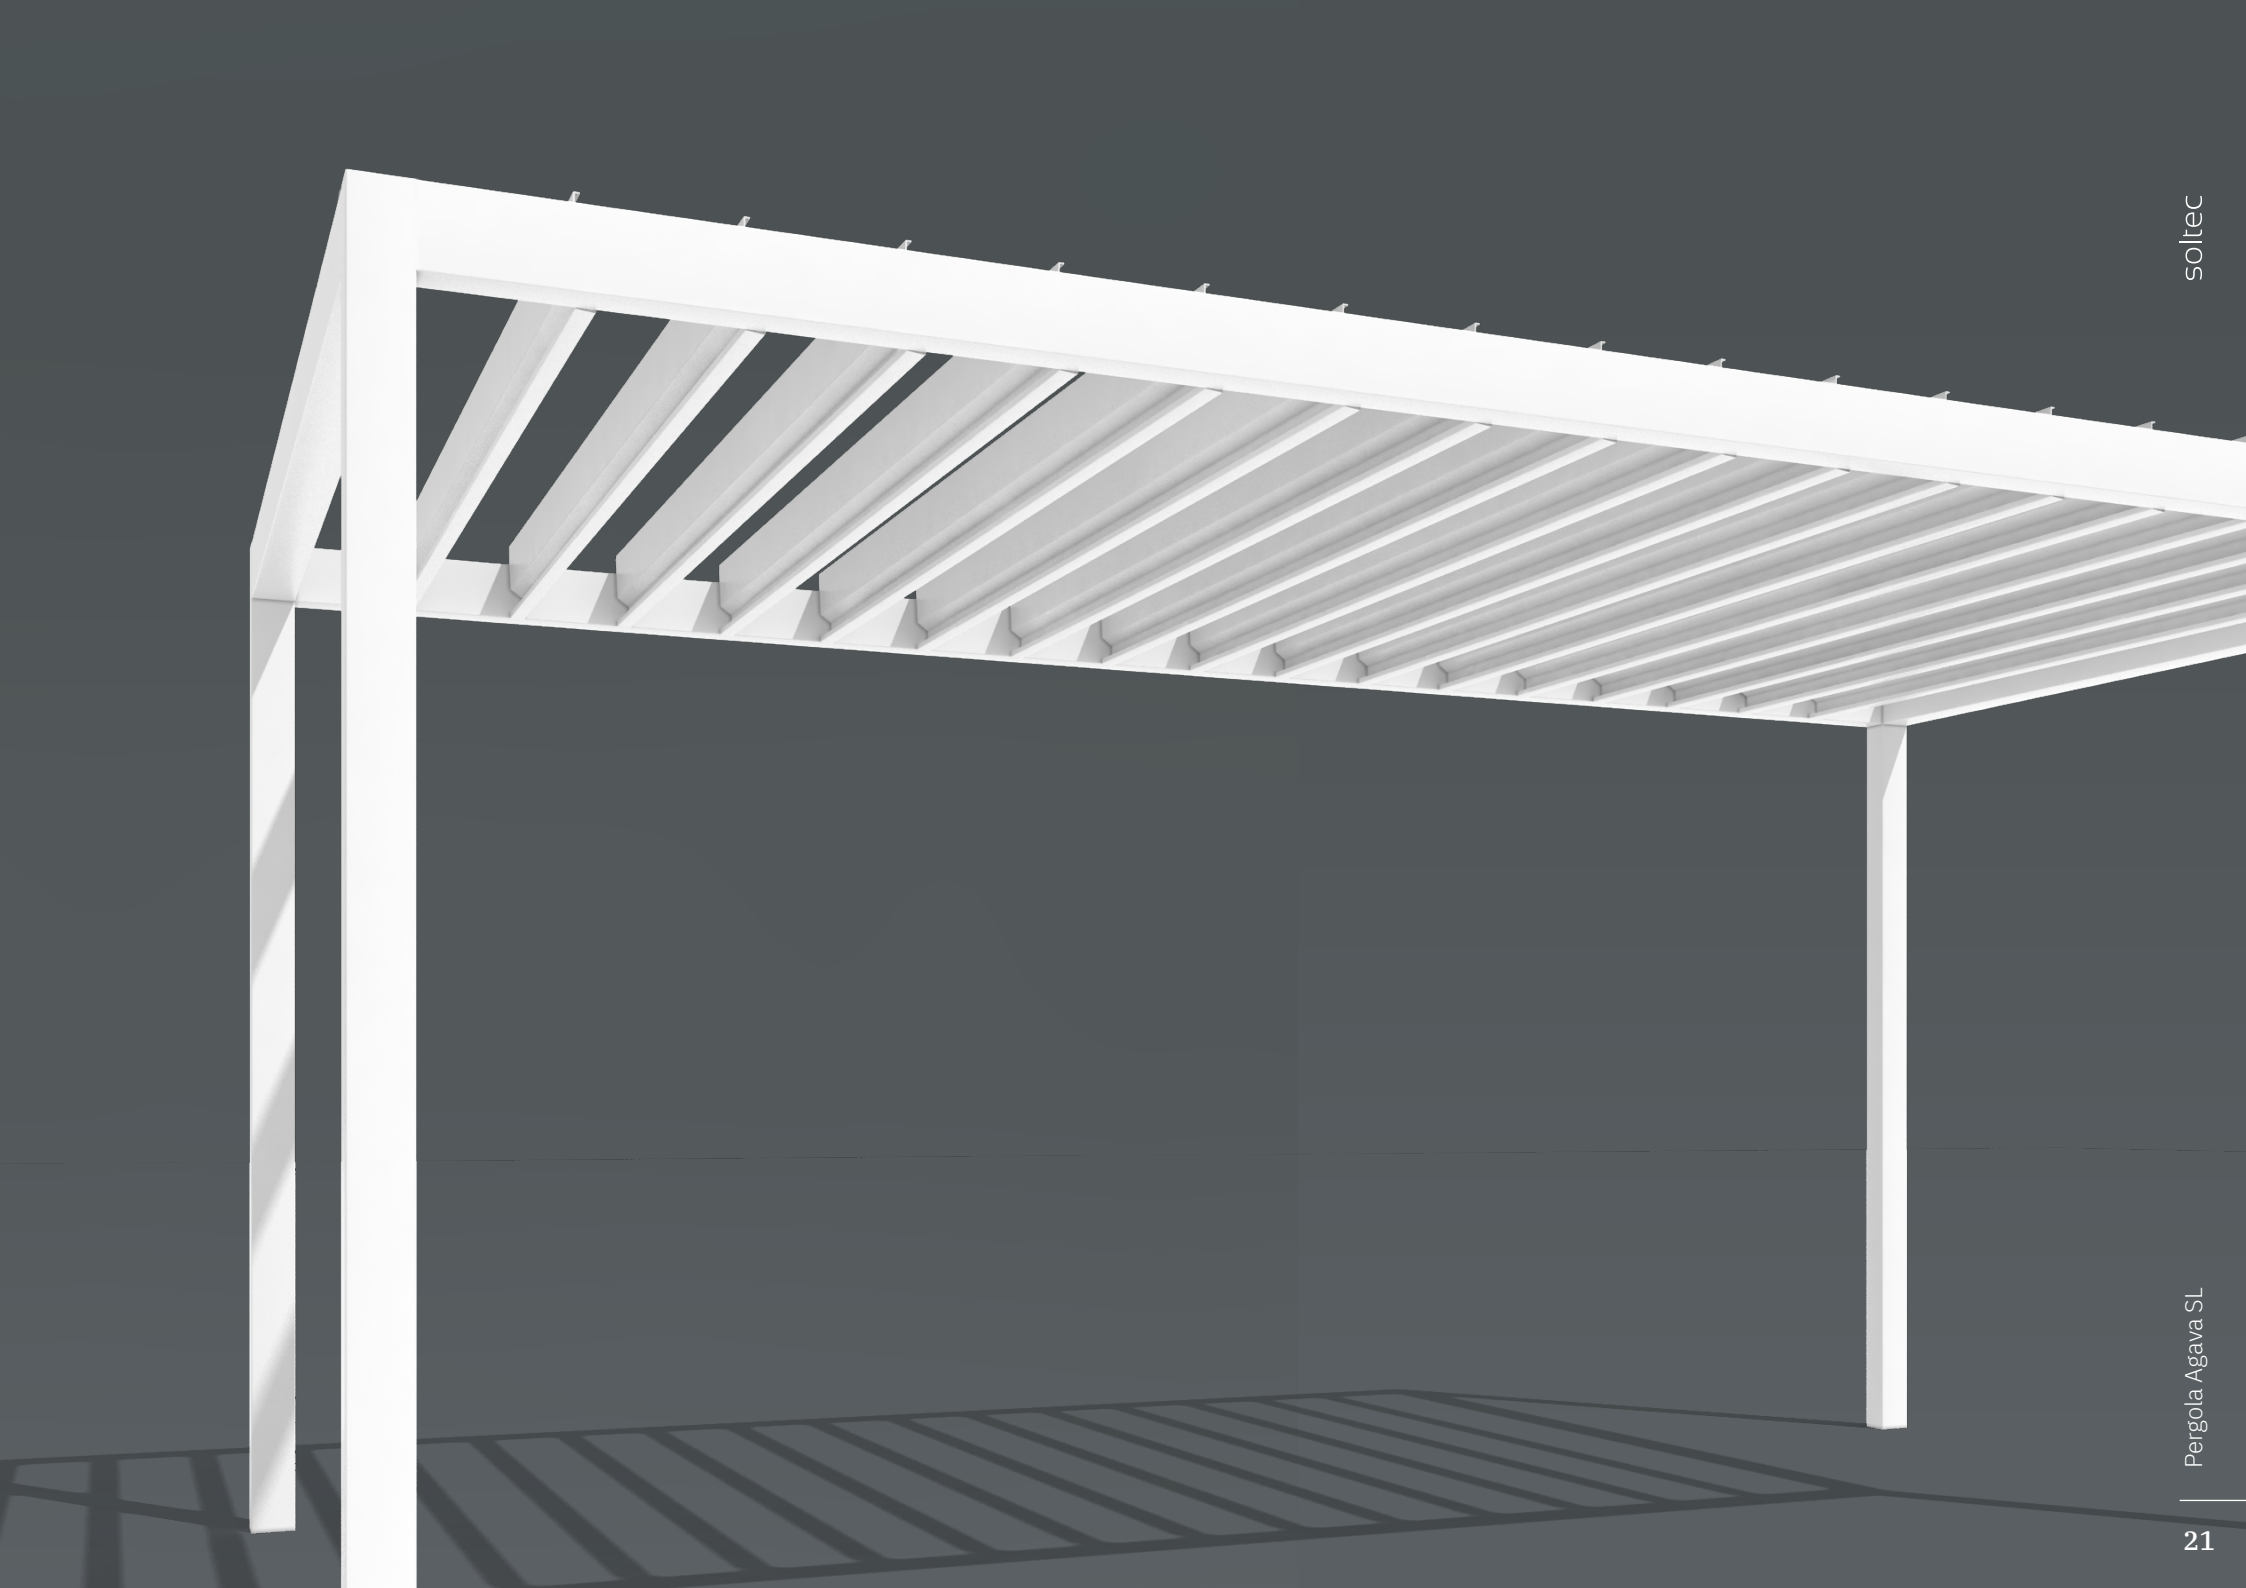

THE BEST CHOICE

- Superior quality, recognized on the international market
- Minimalist design to match contemporary or traditional styles, with no visible screws
- Endless personalization possibilities
- A durable solution for many years
- Thousands of satisfied customers enjoying the superior comfort of the Soltec pergola
- Easy maintenance
- 1600 RAL colours to choose from