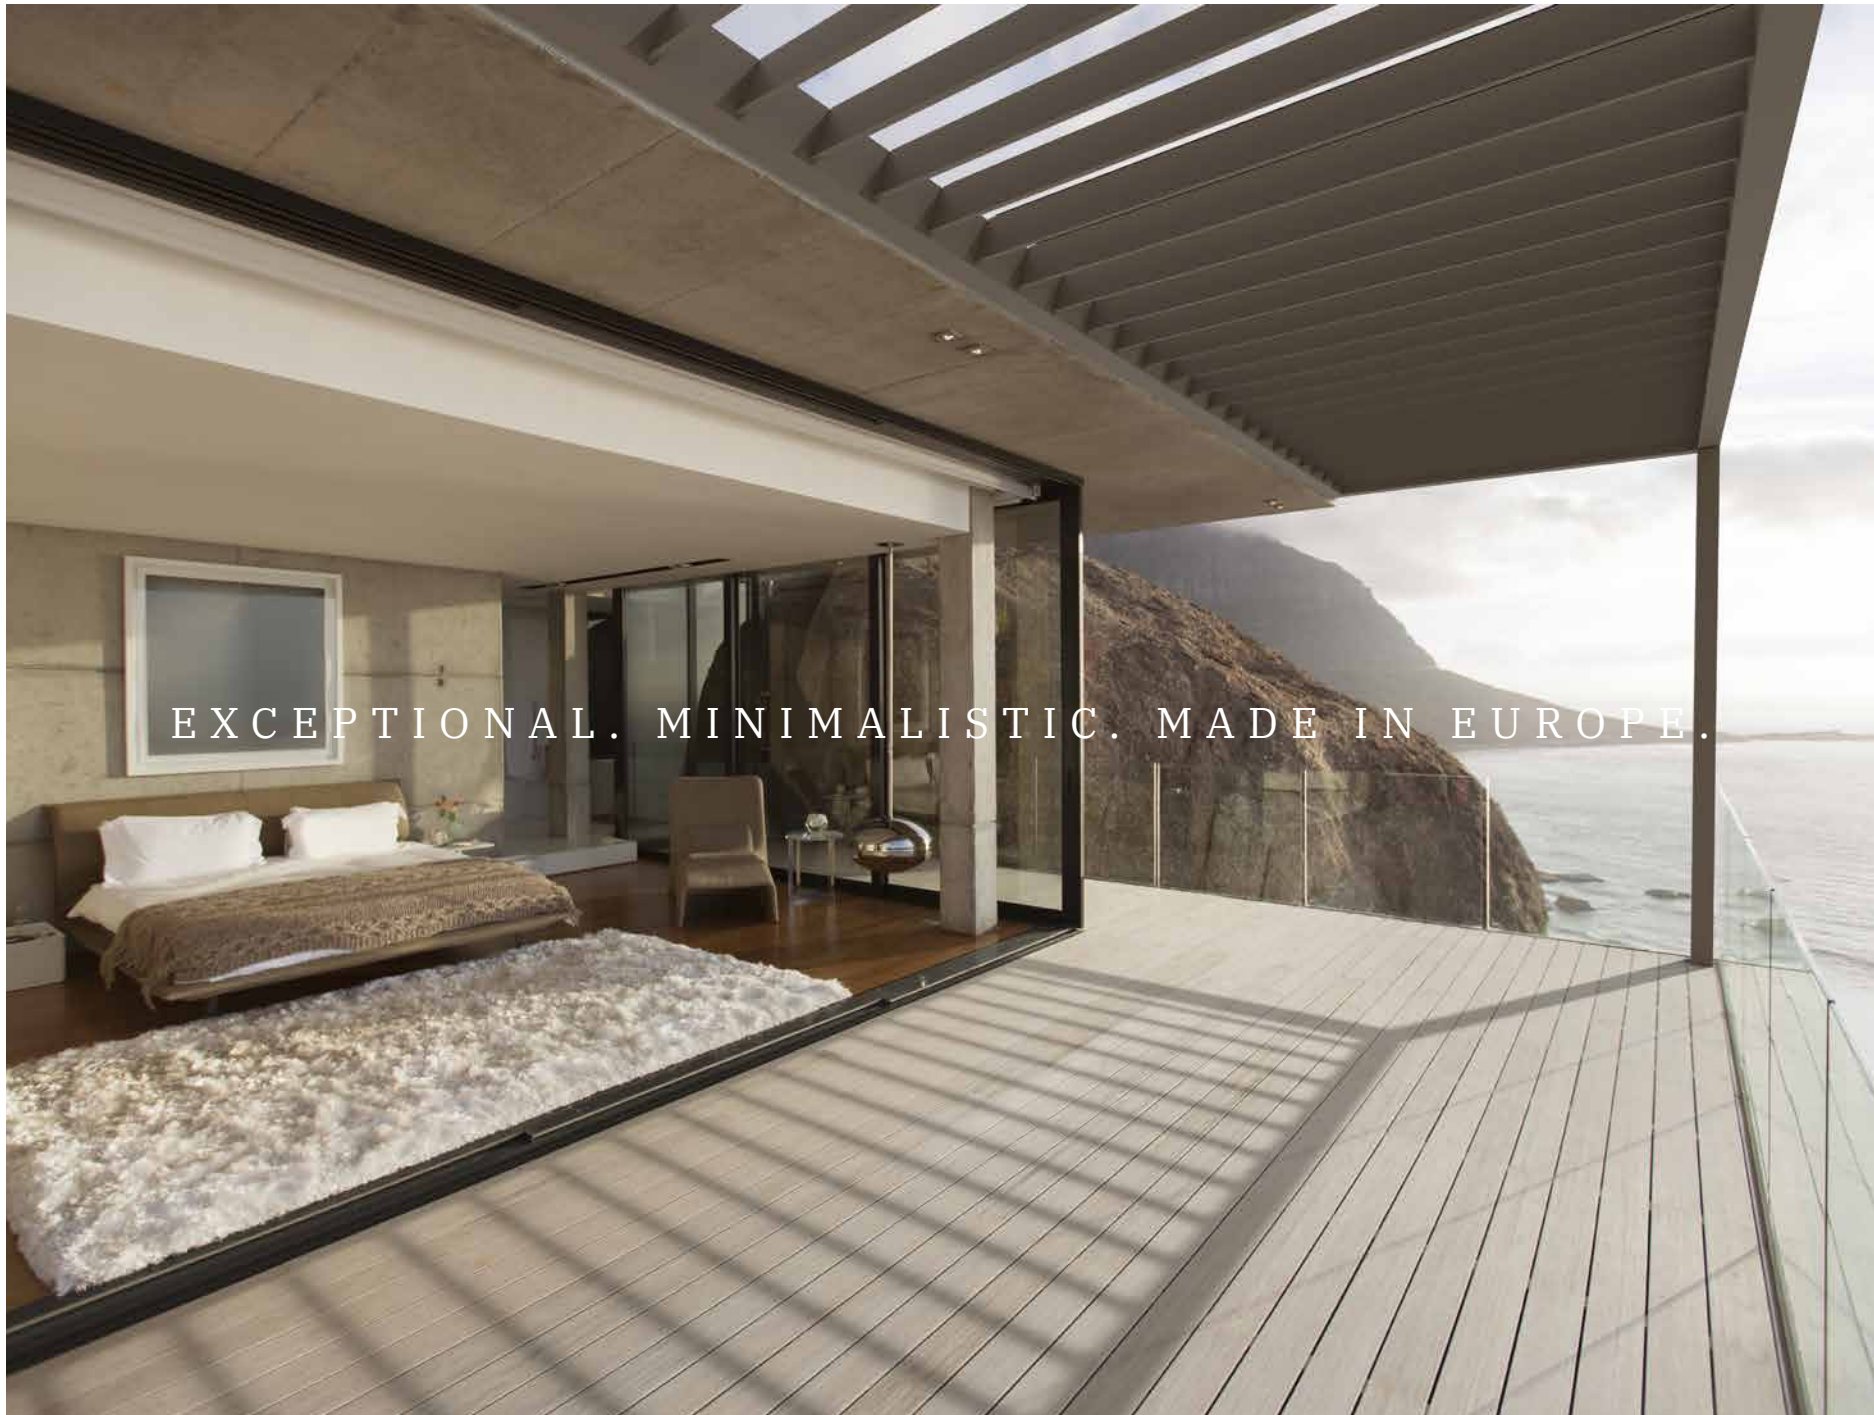

The Soltec pergola doesn't lack or have too much of anything. The minimalist design of the pergola is carefully thought out to match modern architecture or a classic one that is always in trend.

EXCEPTIONAL. MINIMALISTIC. MADE IN EUROPE.