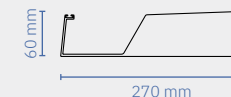

POLES

Agava SL 240/60

PROFILE 24

XL BLADES

POLES

Aluminium profiles, blades, and poles. All standard parts made of stainless steel.

STEP 2 / CHOOSING THE CONFIGURATIONS

We know that no two terraces are the same, so we have created 9 different types of pergola configuration just for you. The Soltec pergola is completely customised to your preferences.

TYPE 0
No poles

TYPE 1
Self-standing

TYPE 2
Wall-mounted blades
perpendicular to wall

TYPE 3
Wall-mounted on two sides
blades perpendicular to
wall

TYPE 4
Wall-mounted blades
parallel to wall

TYPE 5
Wall-mounted blades
parallel to wall