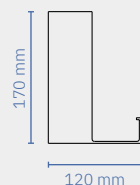

Our experts will advise you on the choice of a model based on your preferences, the dimensions of your terrace and the location.

Agava SL 160/28

PROFILE 16

S BLADES

POLES

Agava SL 170/28

PROFILE 17

S BLADES

POLES

Agava SL 170/36

PROFILE 17

L BLADES

POLES

Agava SL 240/36

PROFILE 24

L BLADES