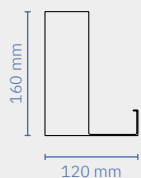

Our experts will advise you on the choice of a model based on your preferences, the dimensions of your terrace and the location.

Agava SL 160/28

PROFILE 16

S BLADES

POLES

Agava SL 170/28

PROFILE 17

S BLADES