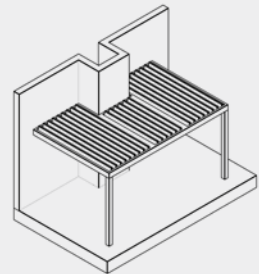

TYPE 8
Wall-mounted blades
perpendicular to wall